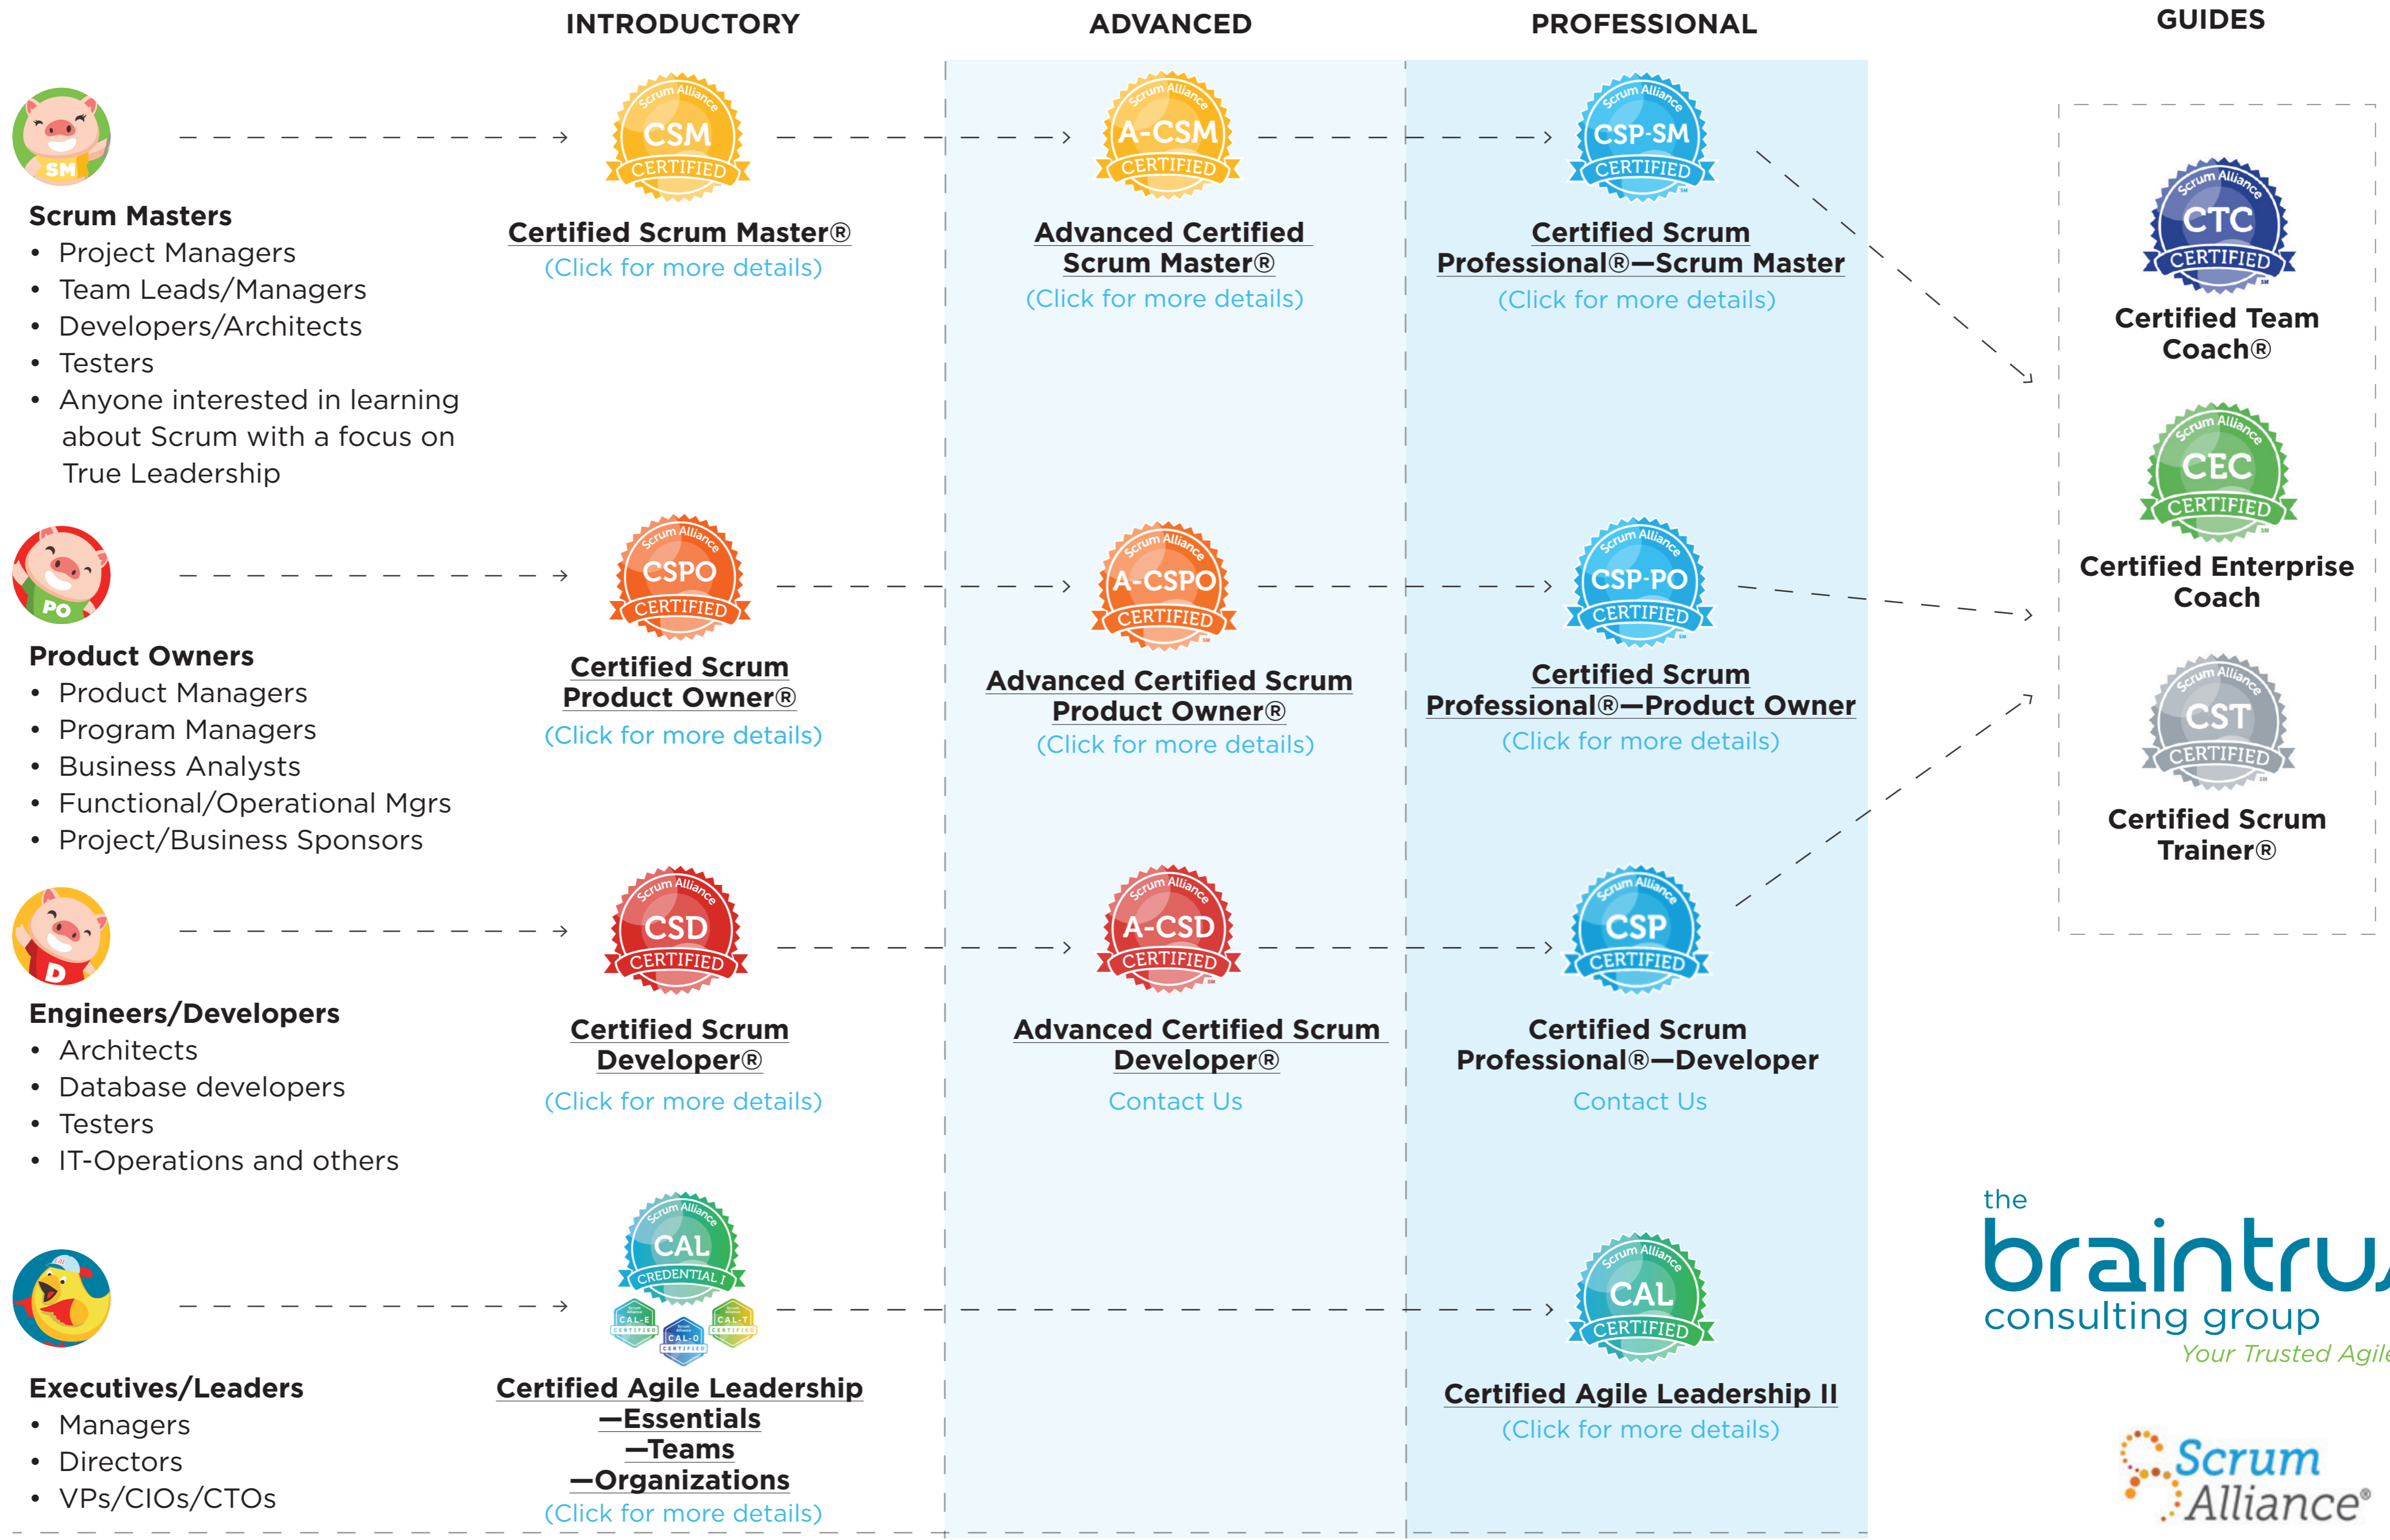

SCRUM ALLIANCE PATH

the **braintrust**SM
consulting group
Your Trusted Agile Advisors